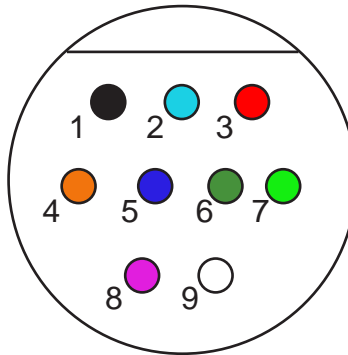

RILOE

Mouse - plugs - Keyboard

mouse - riloe
plug

1 - 1
2 - nc
3 - nc
4 - nc
5 - 3
6 - nc